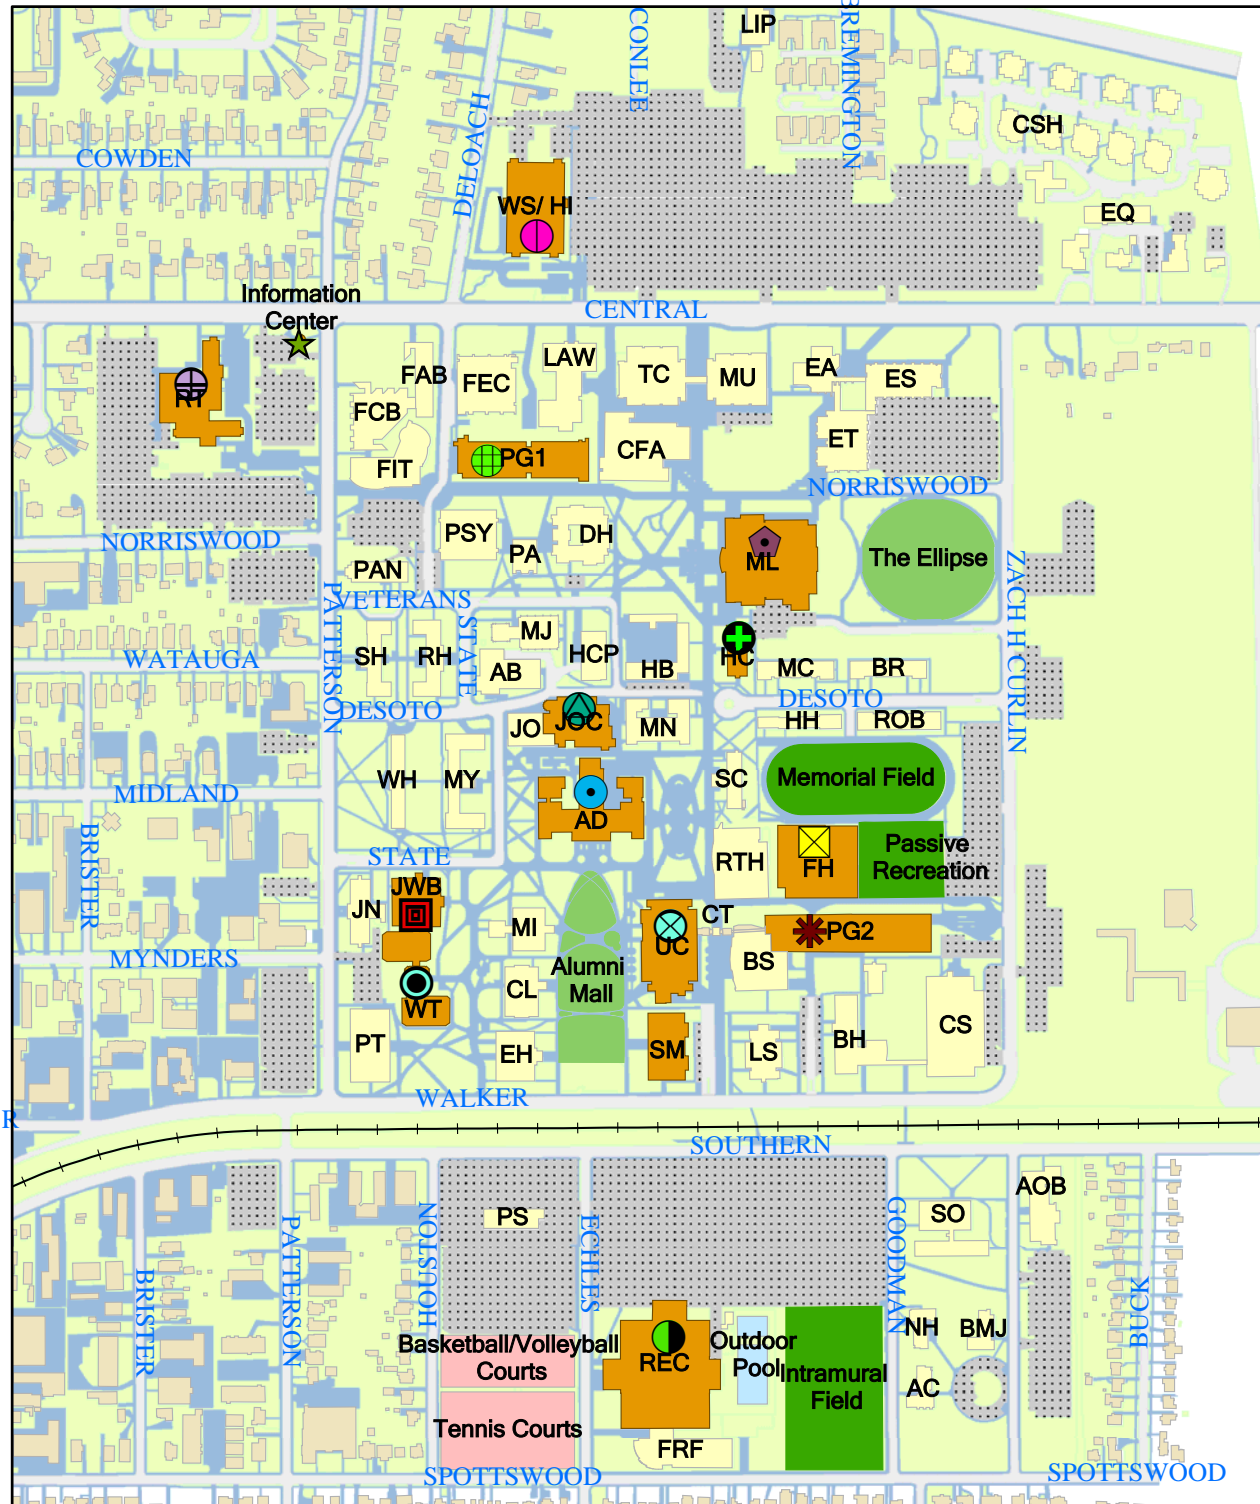

Visitor

Click on the building in the map to see the photo and details of the building.

Buildings	Services
Administration	Human Resources, Purchasing, ITD Helpdesk
Field House	Sport and Leisure Education, Special Events
Health Center	Health Services
Information Center	Parking Information, Campus Information
John W Brister Hall	Testing Services, Heritage Hall
McWherter Library	Library Services, Computer Lab
Parking Garage (Deloach)	Visitor Parking
Parking Garage (Zach Curlin)	Visitor Parking
Richardson Towers	Campus housing, Dorm rooms, Dining
Student Recreation and Fitness Center	Fitness and Sports
Tiger Den	Cafeteria, ATM
University Center	University Center, Cafeteria, Student lounge, Post Office, ATM, Student Activities Council
Wilder Tower	Fee payment-Bursar Office, Registrar's Office, Admissions, Student Employment, Freshman Orientation, Student Disability Services, Career Counseling, ATM, Financial Aid
Wilson School	Hotel, Dining

Parking	Roads
Railroad	Walkways

0.25 0.125 0 0.25 Miles